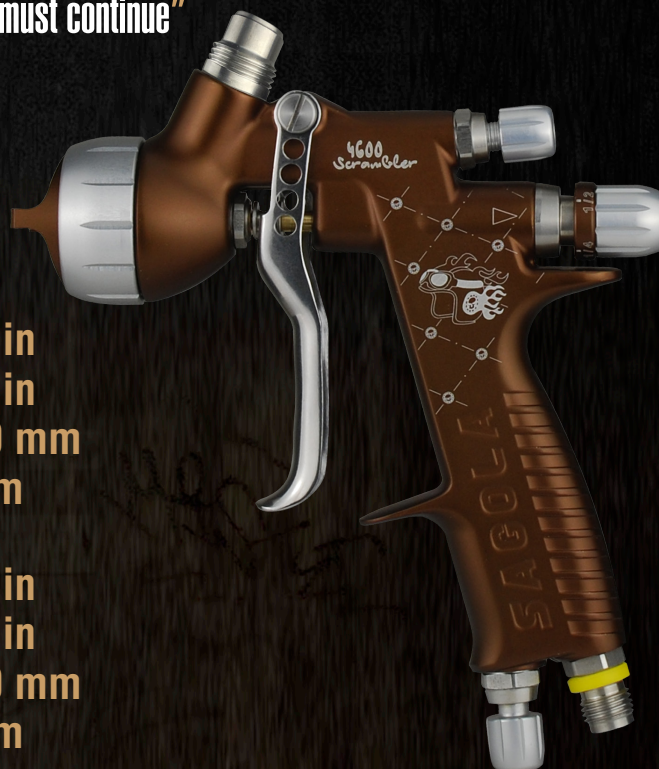

4600 Scrambler

SAGOLA 

Limited

Edition

"Adventurous spirit expression and way of life symbol; no matter how hard the road is"

"The 4600 Scrambler evokes the essence of that legendary time"

"All-rounder style; regardless of the road ahead the journey must continue"

4600 Scrambler
SAGOLA

DVR AIR CAPS

DVR Aqua

Air consumption **280 L/min**
Product flow output [1.4] **239 g/min**
Fan size **295-300 mm**
Application distance **18-20 cm**

DVR Clear

Air consumption **295 L/min**
Product flow output [1.4] **227 g/min**
Fan size **285-300 mm**
Application distance **18-20 cm**

"A unique design and an off-road performance both for coloured basecoat and clear coat"

"Solid spray gun with a real Scrambler look under the highest Sagola quality"

Scrambler VERSIONS

	DVR Aqua		DVR Clear			
Version	1.2 XL [AQUA]	1.3 [AQUA]	1.2 XL [CLEAR]	1.3 [CLEAR]	1.3 XL [CLEAR]	1.4 [CLEAR]
Application	Waterborne paints, low viscosity	Special waterborne paints	Low viscosity clearcoats Express drying	HS Clearcoats High quality High brightness	HS Clearcoats High application speed	HS Clearcoats and Single stage High speed
Code	10142255	10142256	10142257	10142258	10142259	10142260